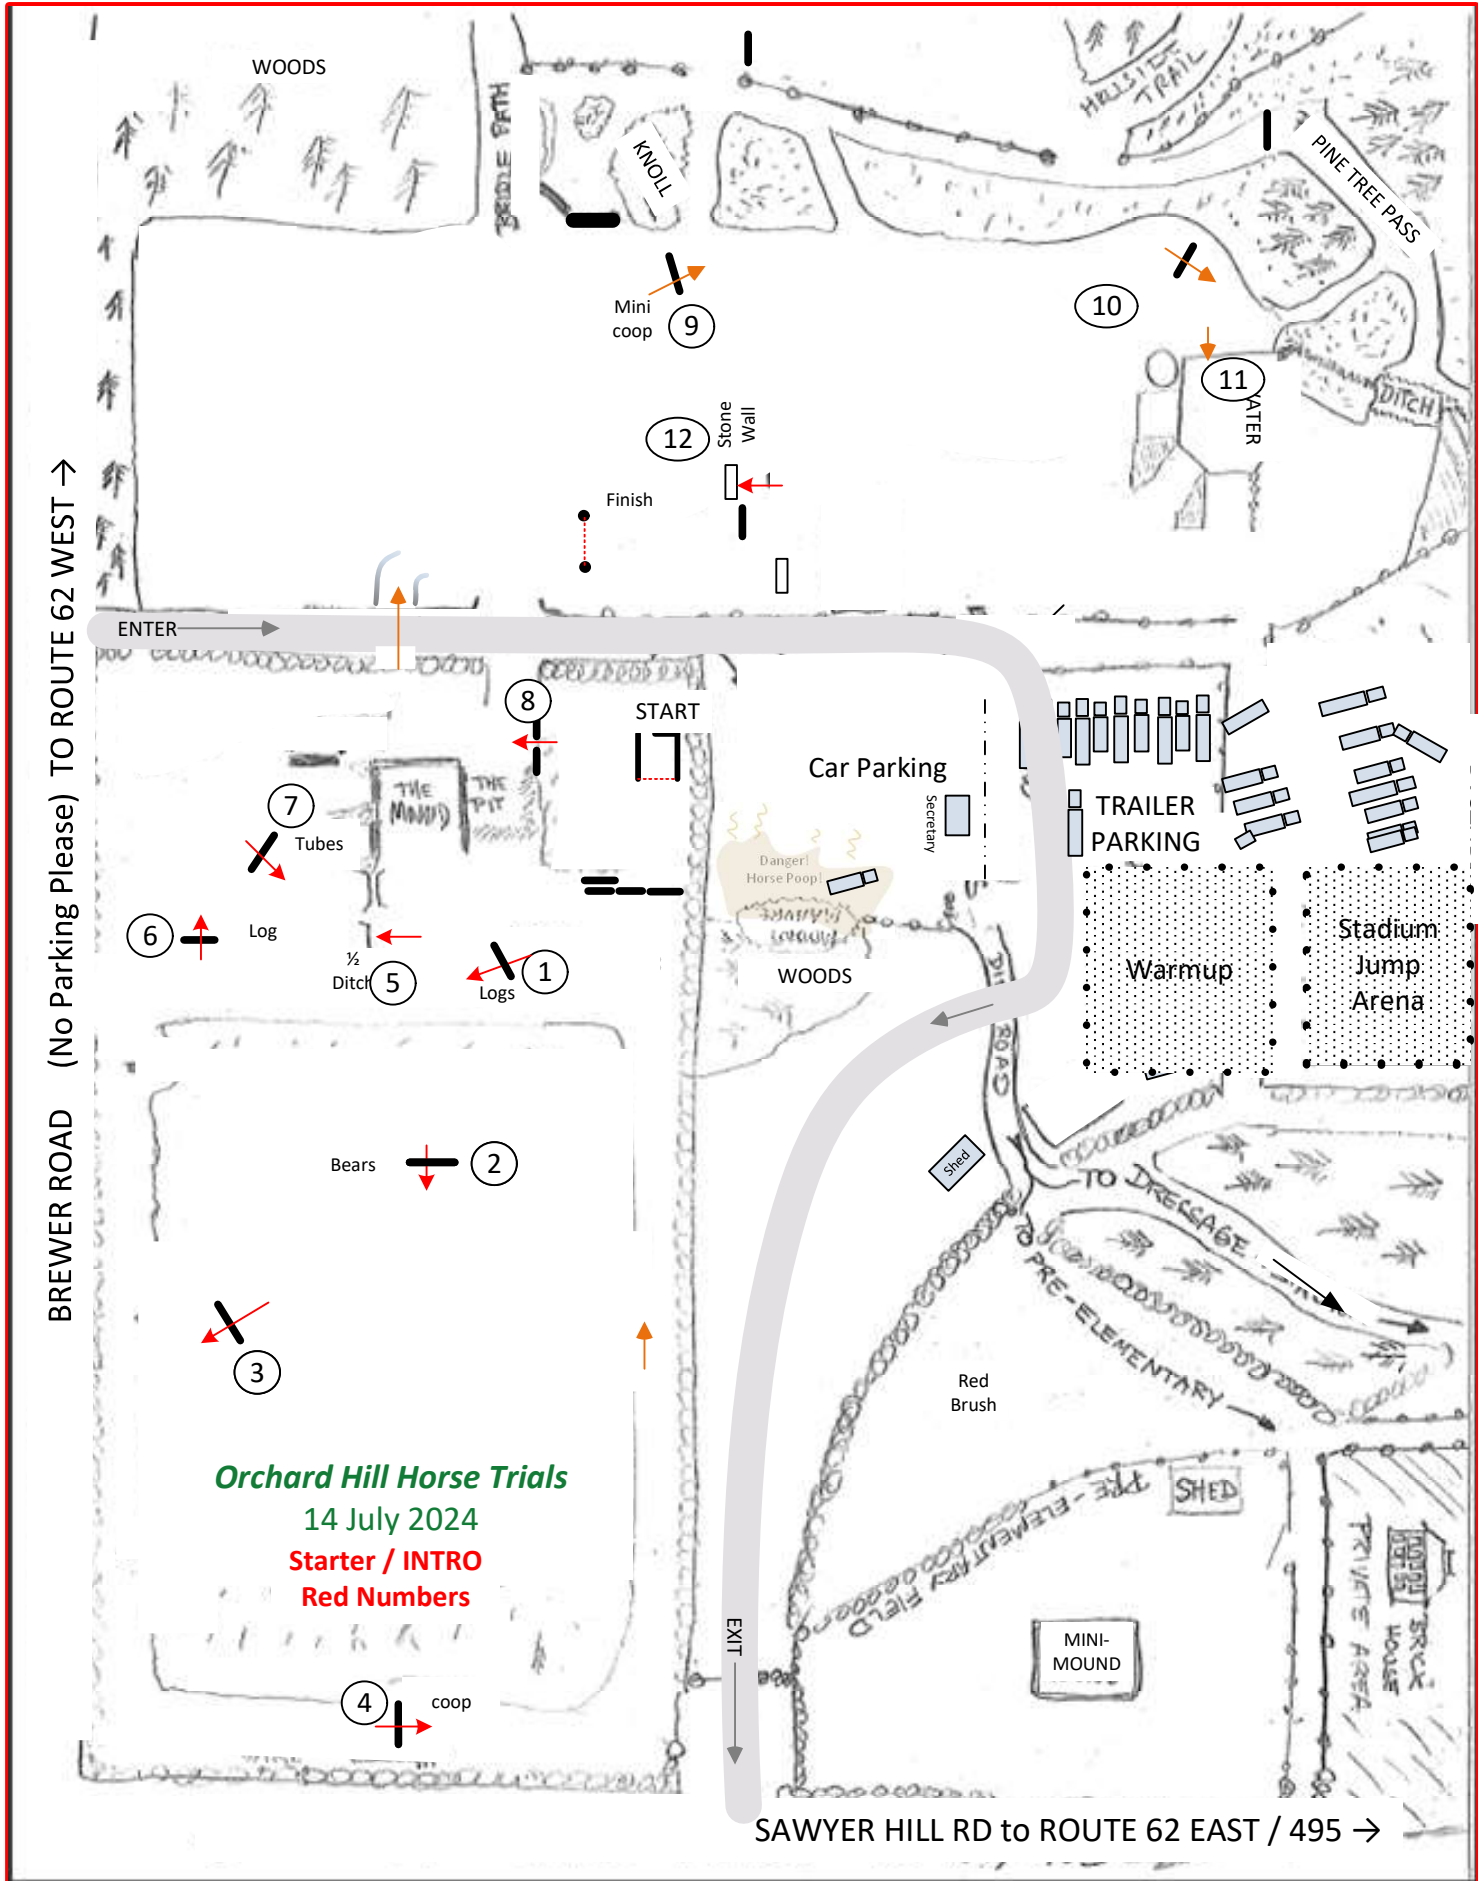

BREWER ROAD (No Parking Please) TO ROUTE 62 WEST →

Orchard Hill Horse Trials
 14 July 2024
NOVICE
 Black on White numbers

SAWYER HILL RD to ROUTE 62 EAST / 495 →

BREWER ROAD (No Parking Please) TO ROUTE 62 WEST →

Orchard Hill Horse Trials

14 July 2024

BEGINNER NOVICE
Yellow numbers

SAWYER HILL RD to ROUTE 62 EAST / 495 →

BREWER ROAD (No Parking Please) TO ROUTE 62 WEST →

Orchard Hill Horse Trials
14 July 2024
Starter / INTRO
Red Numbers

SAWYER HILL RD to ROUTE 62 EAST / 495 →

BREWER ROAD (No Parking Please) TO ROUTE 62 WEST →

Orchard Hill Horse Trials
14 July 2024

ELEMENTARY
Blue numbers

SAWYER HILL RD to ROUTE 62 EAST / 495 →

Orchard Hill Summer 1

May 2024

Pre-Elementary Cross Country