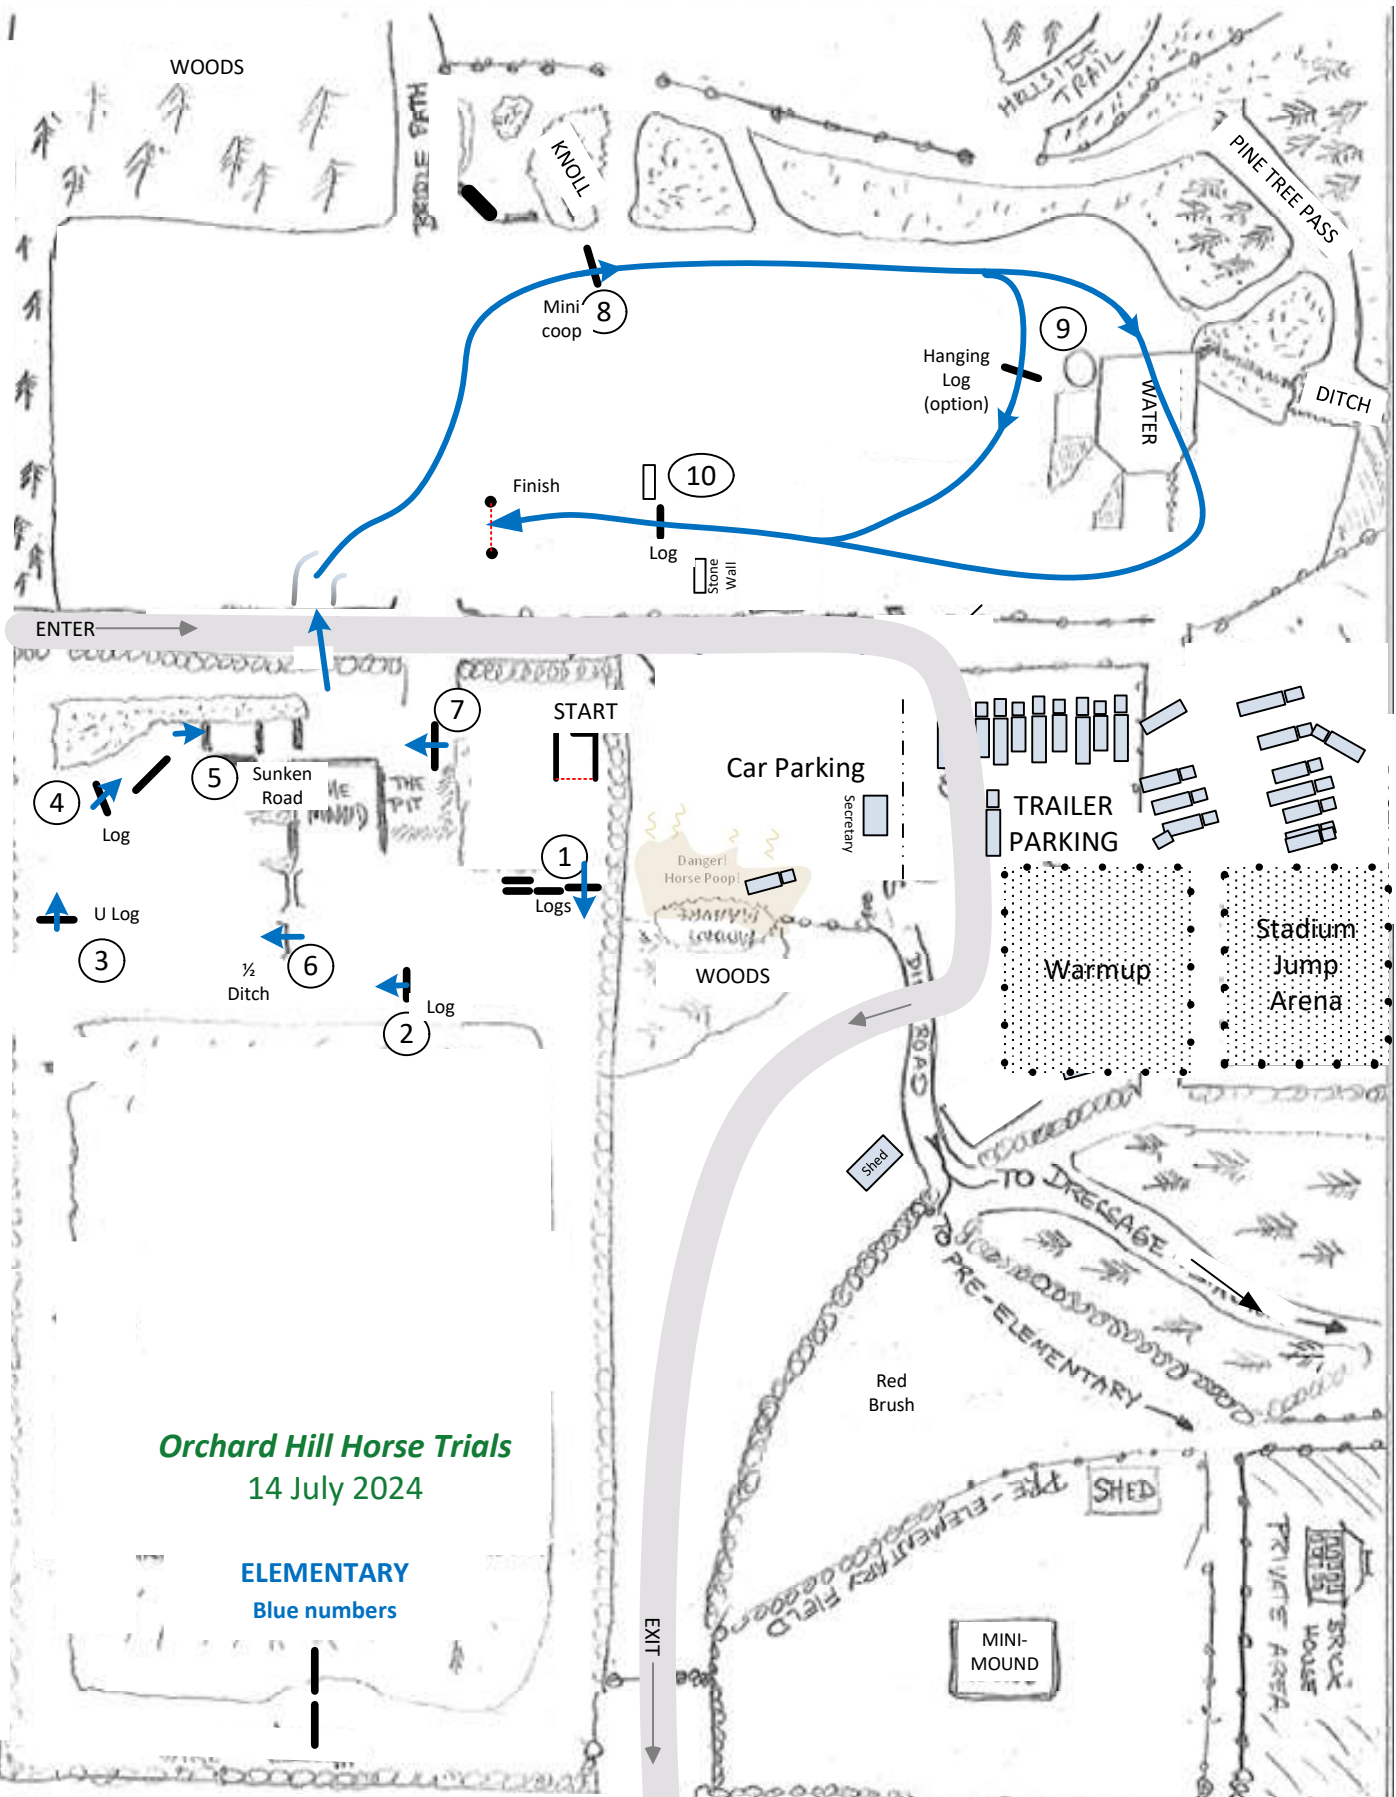

BREWER ROAD (No Parking Please) TO ROUTE 62 WEST →

Orchard Hill Horse Trials
 14 July 2024
NOVICE
 Black on White numbers

SAWYER HILL RD to ROUTE 62 EAST / 495 →

BREWER ROAD (No Parking Please) TO ROUTE 62 WEST →

Orchard Hill Horse Trials

14 July 2024

BEGINNER NOVICE
Yellow numbers

SAWYER HILL RD to ROUTE 62 EAST / 495 →

BREWER ROAD (No Parking Please) TO ROUTE 62 WEST →

Orchard Hill Horse Trials
14 July 2024
Starter / INTRO
Red Numbers

SAWYER HILL RD to ROUTE 62 EAST / 495 →

BREWER ROAD (No Parking Please) TO ROUTE 62 WEST →

Orchard Hill Horse Trials
14 July 2024

ELEMENTARY
Blue numbers

SAWYER HILL RD to ROUTE 62 EAST / 495 →

Orchard Hill Summer 1