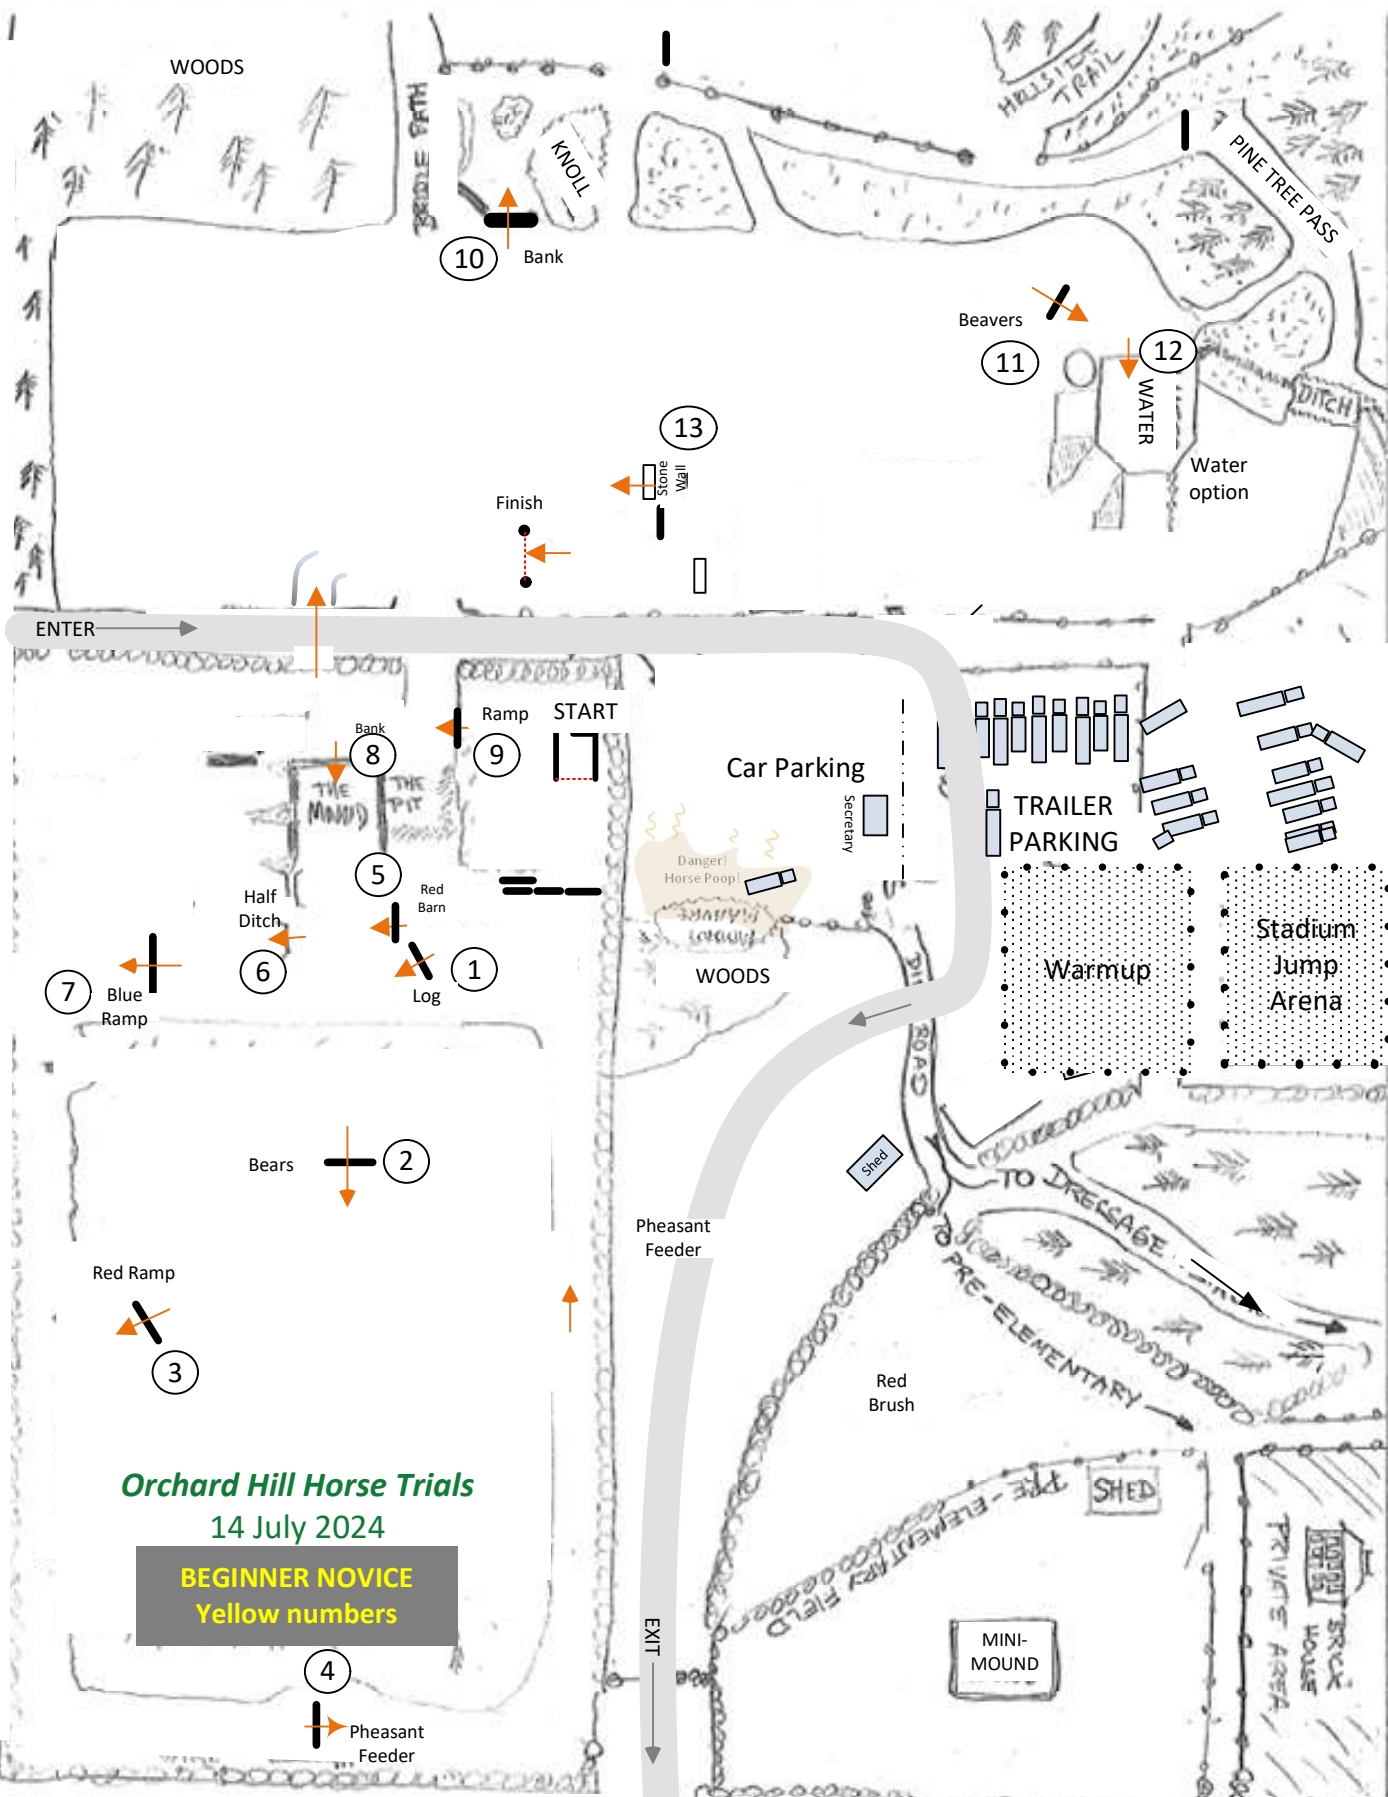

BREWER ROAD (No Parking Please) TO ROUTE 62 WEST →

Orchard Hill Horse Trials
 14 July 2024
NOVICE
 Black on White numbers

SAWYER HILL RD to ROUTE 62 EAST / 495 →

BREWER ROAD (No Parking Please) TO ROUTE 62 WEST →

Orchard Hill Horse Trials

14 July 2024

BEGINNER NOVICE
Yellow numbers

SAWYER HILL RD to ROUTE 62 EAST / 495 →

BREWER ROAD (No Parking Please) TO ROUTE 62 WEST →

Orchard Hill Horse Trials
14 July 2024
Starter / INTRO
Red Numbers

SAWYER HILL RD to ROUTE 62 EAST / 495 →

BREWER ROAD (No Parking Please) TO ROUTE 62 WEST →

Orchard Hill Horse Trials
14 July 2024

ELEMENTARY
Blue numbers

SAWYER HILL RD to ROUTE 62 EAST / 495 →

Orchard Hill Summer 1

May 2024

Pre-Elementary Cross Country