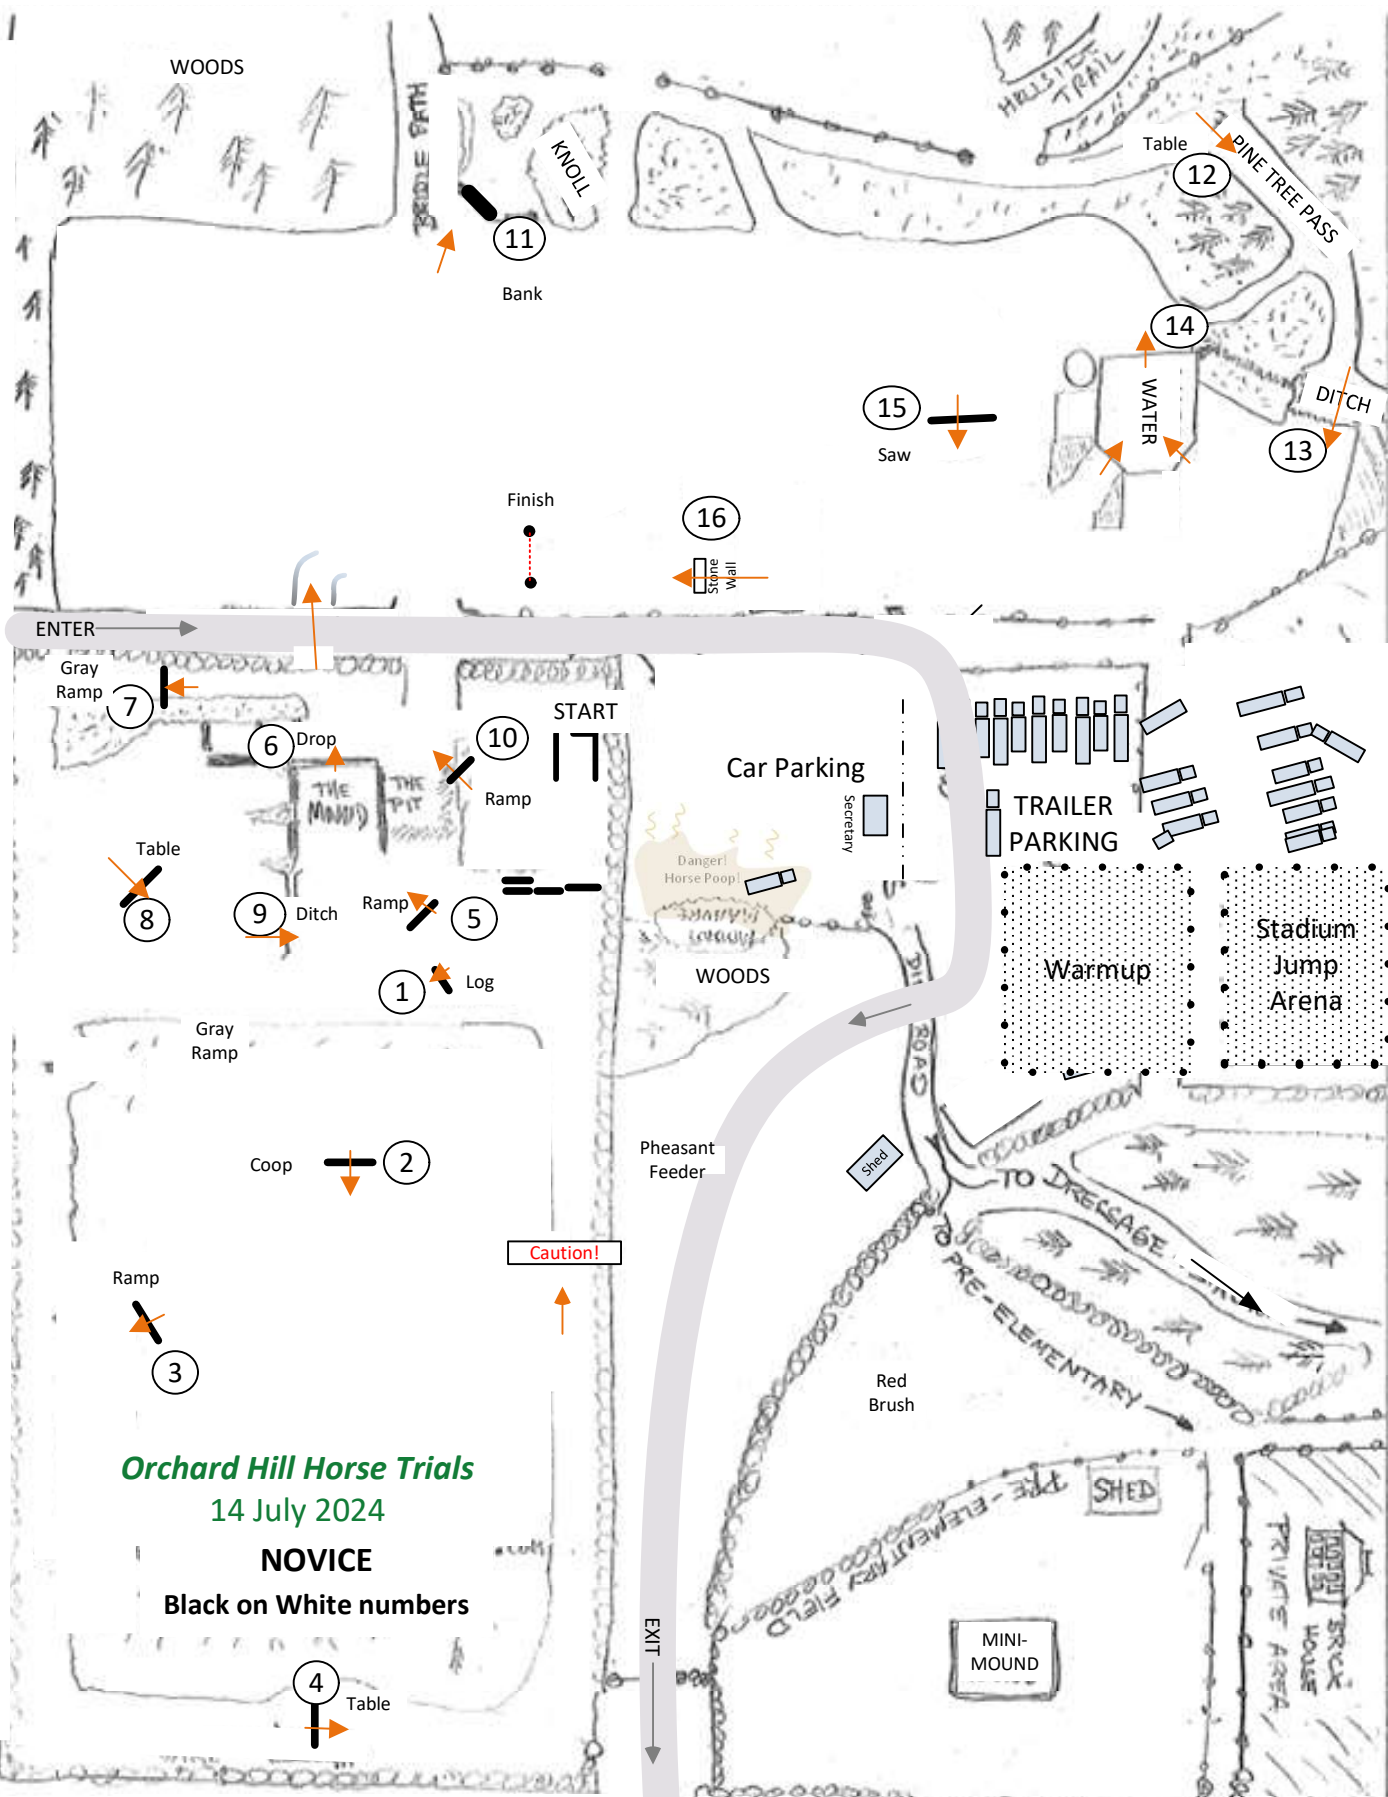

BREWER ROAD (No Parking Please) TO ROUTE 62 WEST →

Orchard Hill Horse Trials
 14 July 2024
NOVICE
 Black on White numbers

SAWYER HILL RD to ROUTE 62 EAST / 495 →

BREWER ROAD (No Parking Please) TO ROUTE 62 WEST →

Orchard Hill Horse Trials

14 July 2024

BEGINNER NOVICE
Yellow numbers

SAWYER HILL RD to ROUTE 62 EAST / 495 →

BREWER ROAD (No Parking Please) TO ROUTE 62 WEST →

Orchard Hill Horse Trials
14 July 2024
Starter / INTRO
Red Numbers

SAWYER HILL RD to ROUTE 62 EAST / 495 →

BREWER ROAD (No Parking Please) TO ROUTE 62 WEST →

Orchard Hill Horse Trials
14 July 2024

ELEMENTARY
Blue numbers

SAWYER HILL RD to ROUTE 62 EAST / 495 →

Orchard Hill Summer 1

May 2024

Pre-Elementary Cross Country