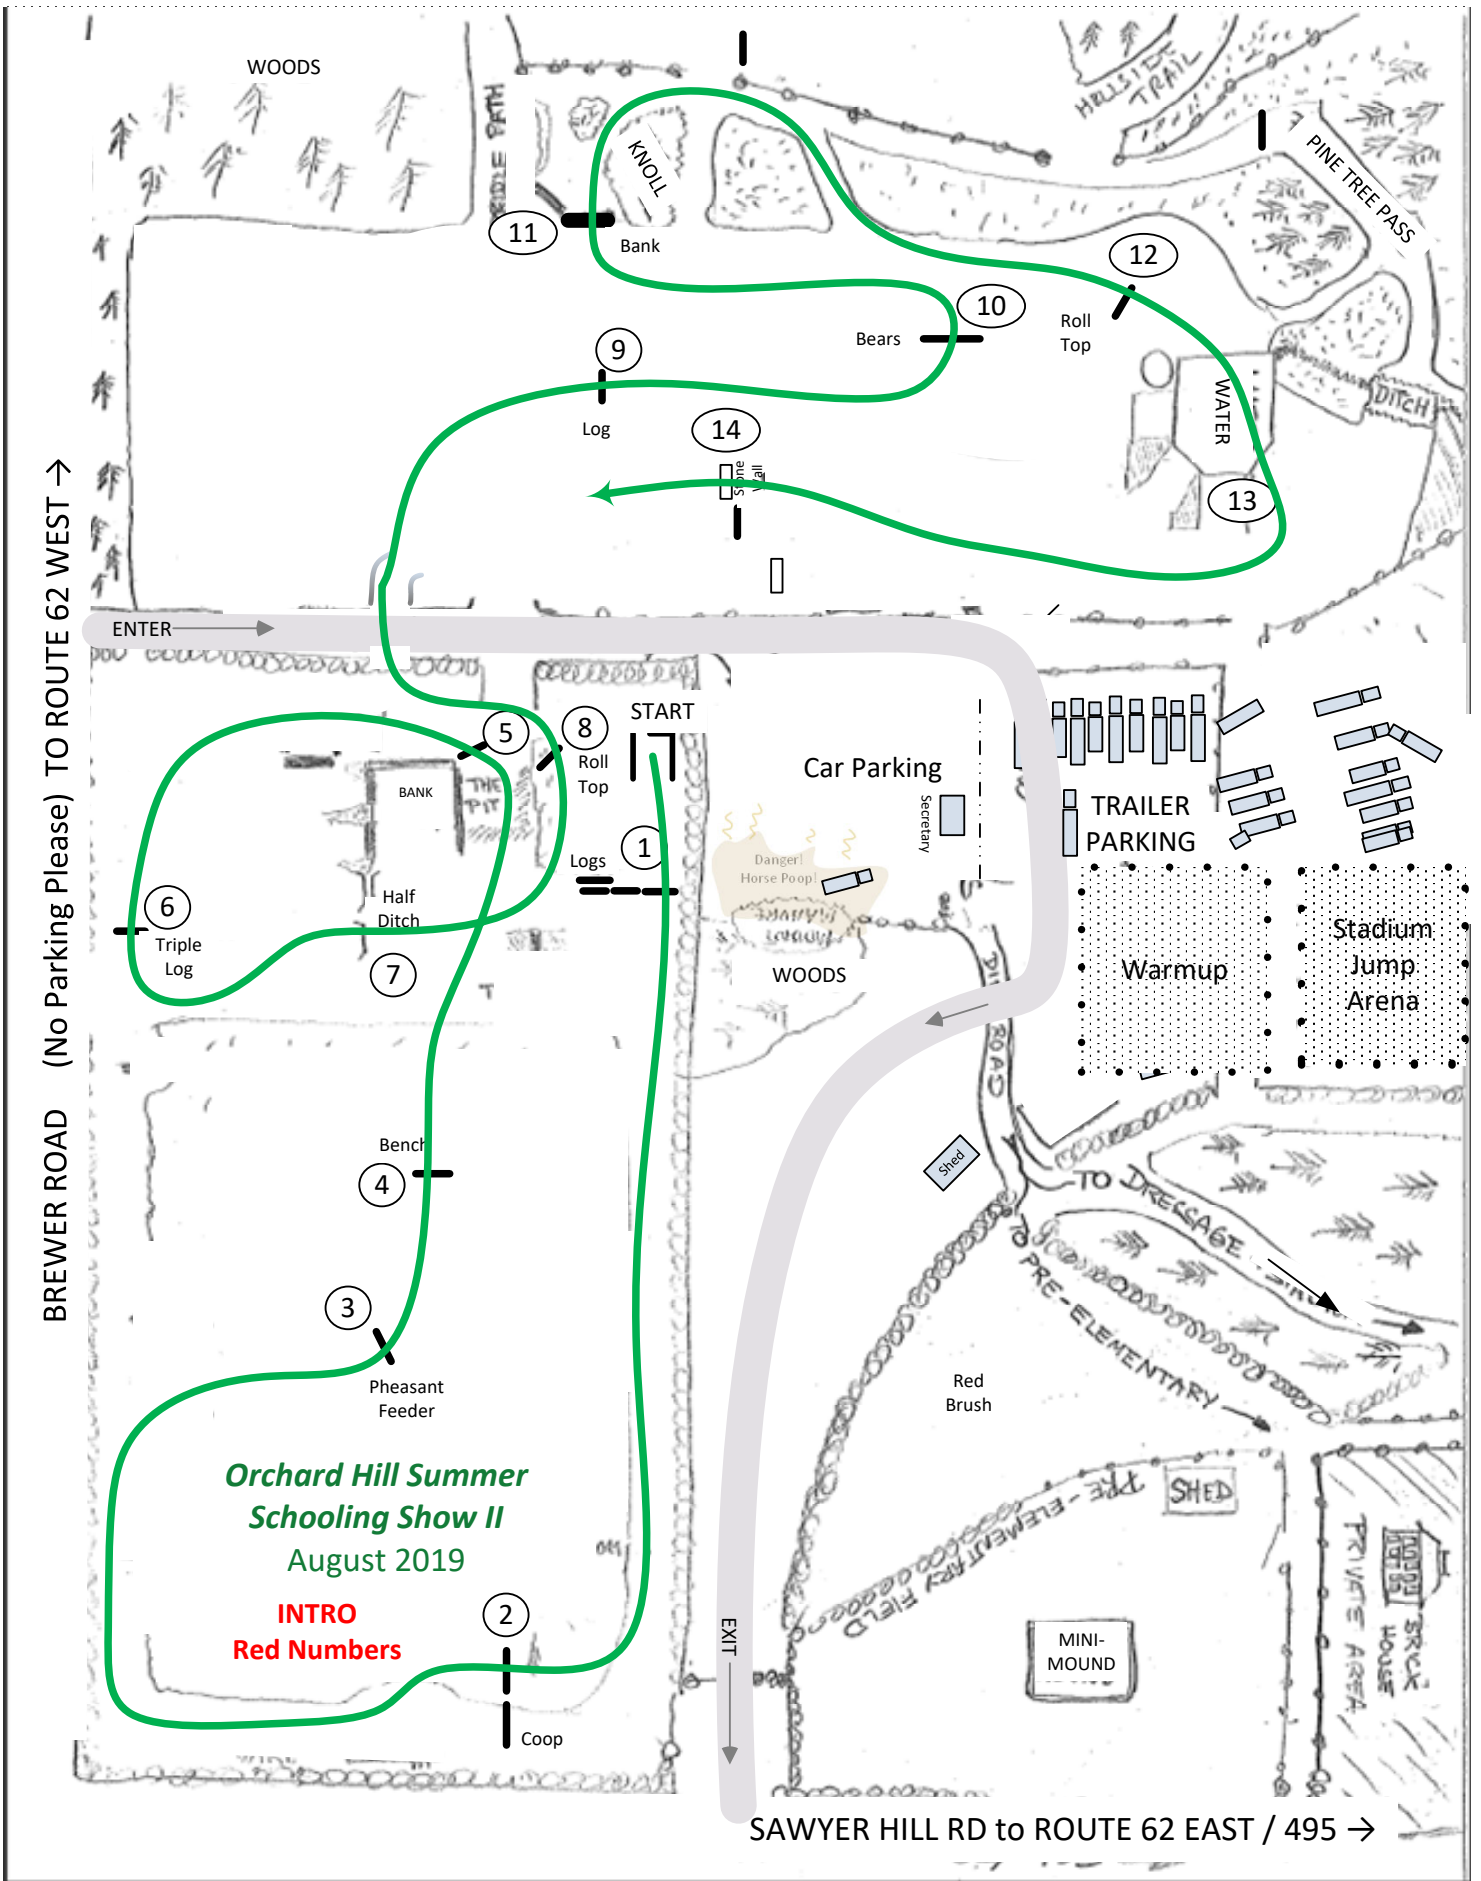

BREWER ROAD (No Parking Please) TO ROUTE 62 WEST →

ENTER →

### Orchard Hill Summer Schooling Show II

**NOVICE**  
Black on White numbers

EXIT ↓

SAWYER HILL RD to ROUTE 62 EAST / 495 →

BREWER ROAD (No Parking Please) TO ROUTE 62 WEST →

**Orchard Hill Summer Schooling Show II**  
August 2019

**BEGINNER NOVICE**  
**Yellow numbers**

SAWYER HILL RD to ROUTE 62 EAST / 495 →

BREWER ROAD (No Parking Please) TO ROUTE 62 WEST →

ENTER →

EXIT ↓

SAWYER HILL RD to ROUTE 62 EAST / 495 →

House  Beavers  Ramp 