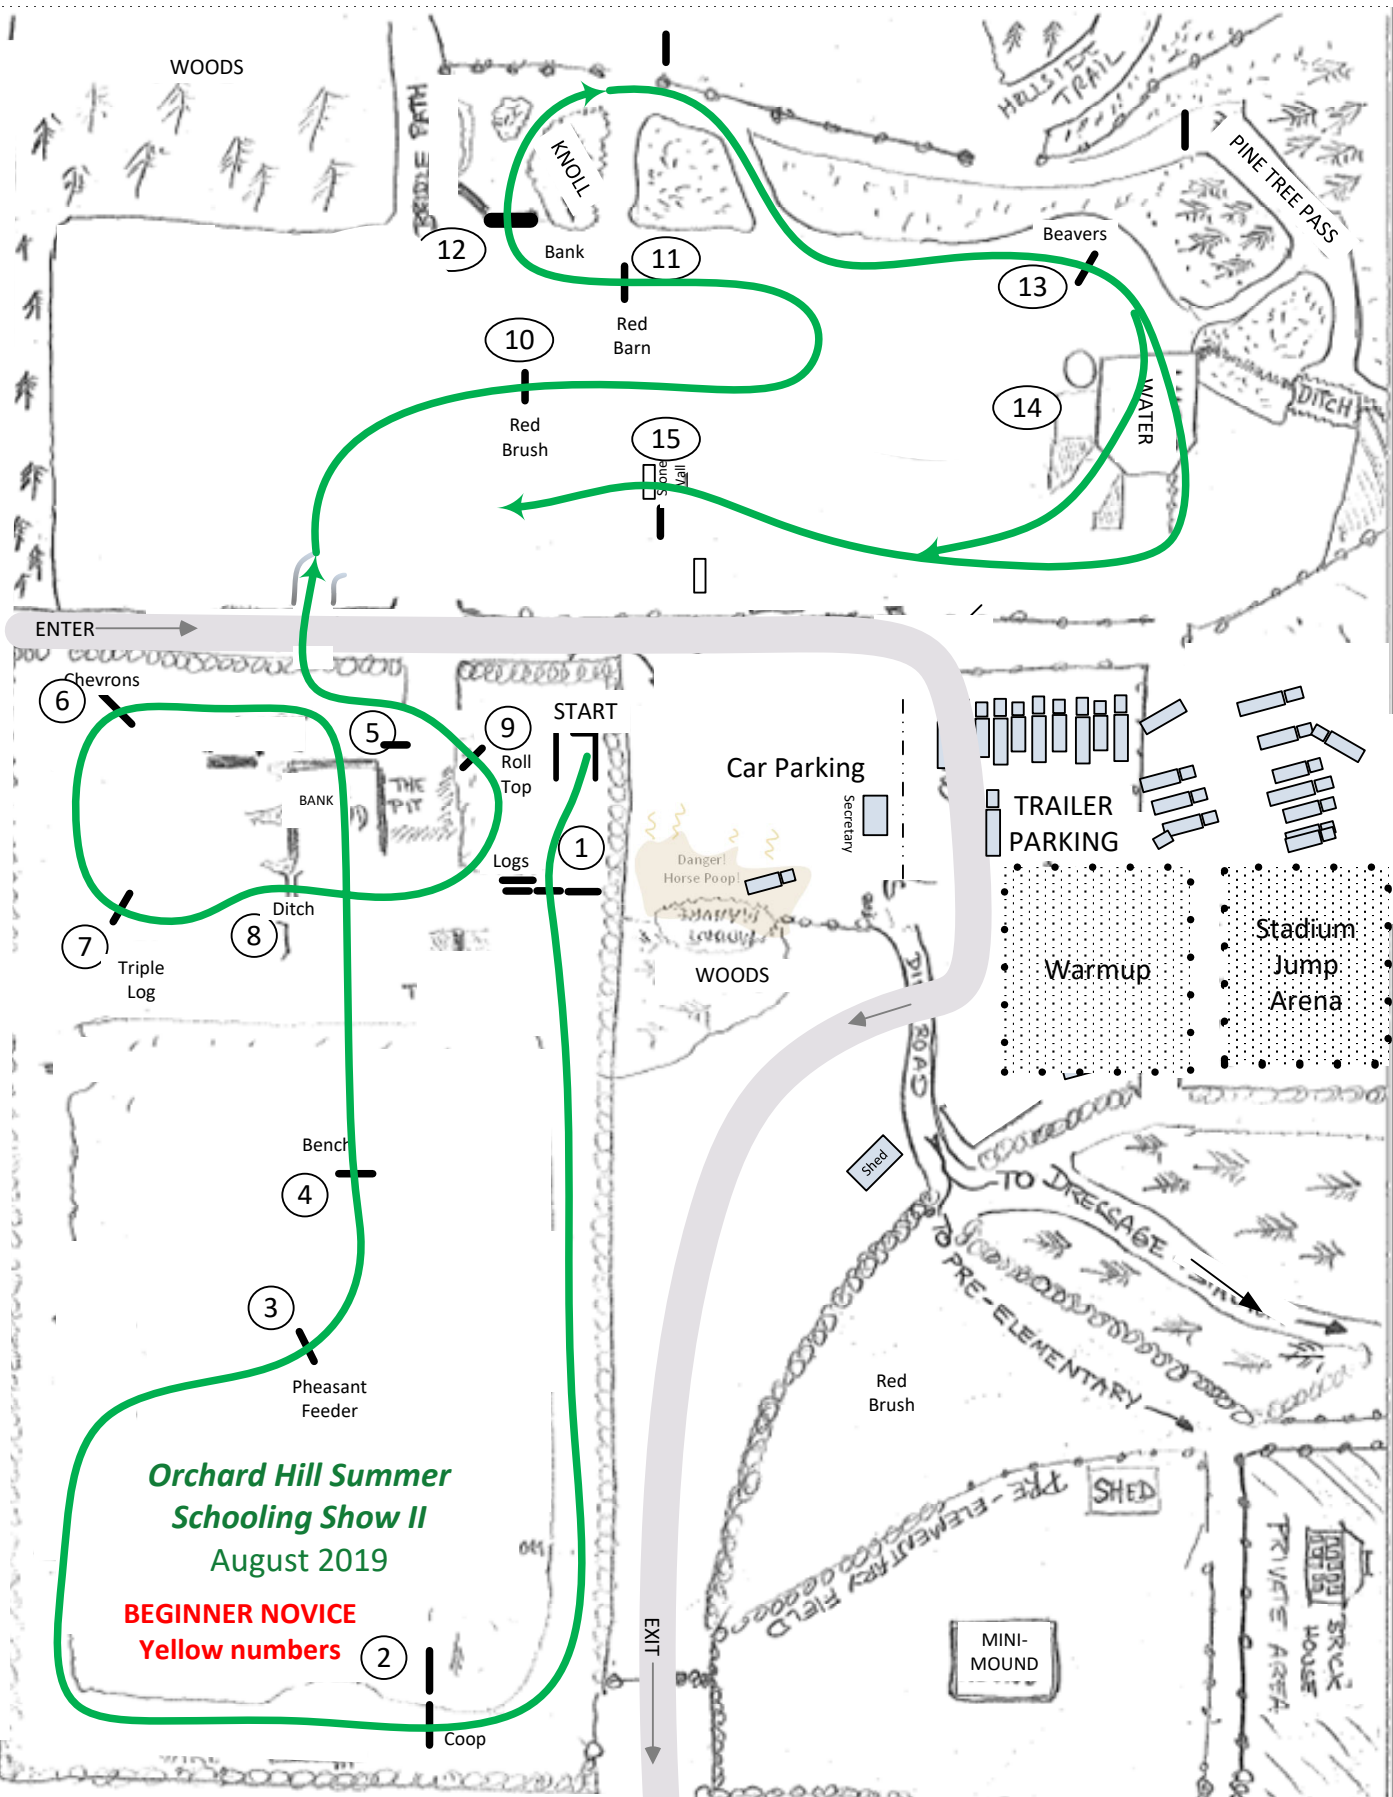

BREWER ROAD (No Parking Please) TO ROUTE 62 WEST →

ENTER →

### Orchard Hill Summer Schooling Show II

**NOVICE**  
Black on White numbers

EXIT ↓

SAWYER HILL RD to ROUTE 62 EAST / 495 →

BREWER ROAD (No Parking Please) TO ROUTE 62 WEST →

**Orchard Hill Summer Schooling Show II**  
August 2019

**BEGINNER NOVICE**  
**Yellow numbers**

SAWYER HILL RD to ROUTE 62 EAST / 495 →

BREWER ROAD (No Parking Please) TO ROUTE 62 WEST →

ENTER →

EXIT ↓

SAWYER HILL RD to ROUTE 62 EAST / 495 →

House  Beavers  Ramp 

# Orchard Hill Summer Horse Trials II August 2019