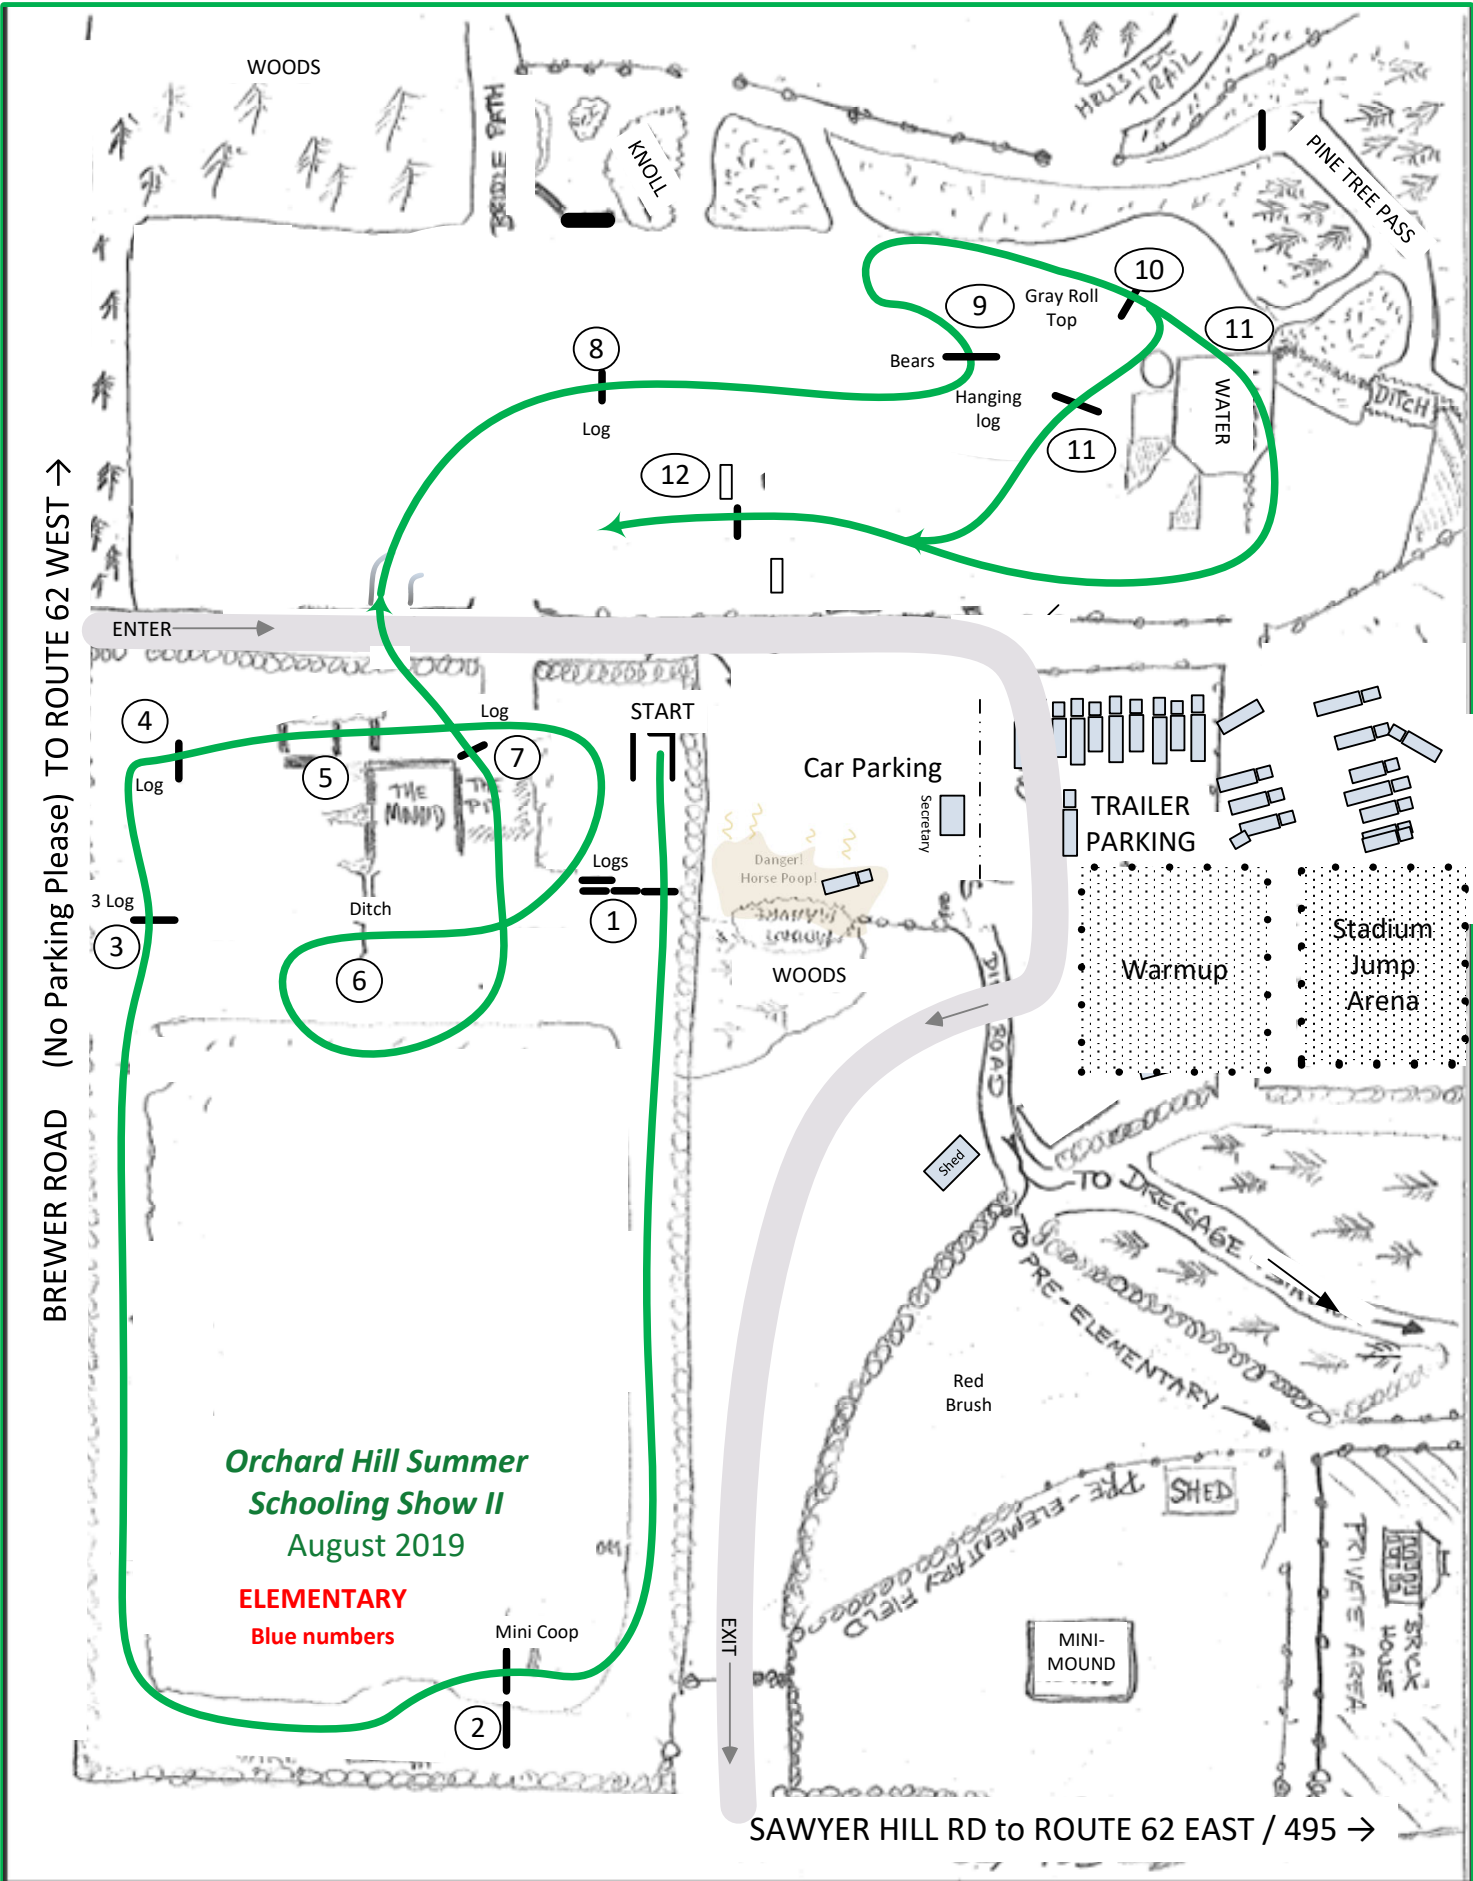

### Orchard Hill Summer Schooling Show II

**NOVICE**  
Black on White numbers

EXIT ↓

SAWYER HILL RD to ROUTE 62 EAST / 495 →

BREWER ROAD (No Parking Please) TO ROUTE 62 WEST →

**Orchard Hill Summer Schooling Show II**  
August 2019

**BEGINNER NOVICE**  
**Yellow numbers**

SAWYER HILL RD to ROUTE 62 EAST / 495 →

BREWER ROAD (No Parking Please) TO ROUTE 62 WEST →

ENTER →

EXIT ↓

SAWYER HILL RD to ROUTE 62 EAST / 495 →

House  Beavers  Ramp 