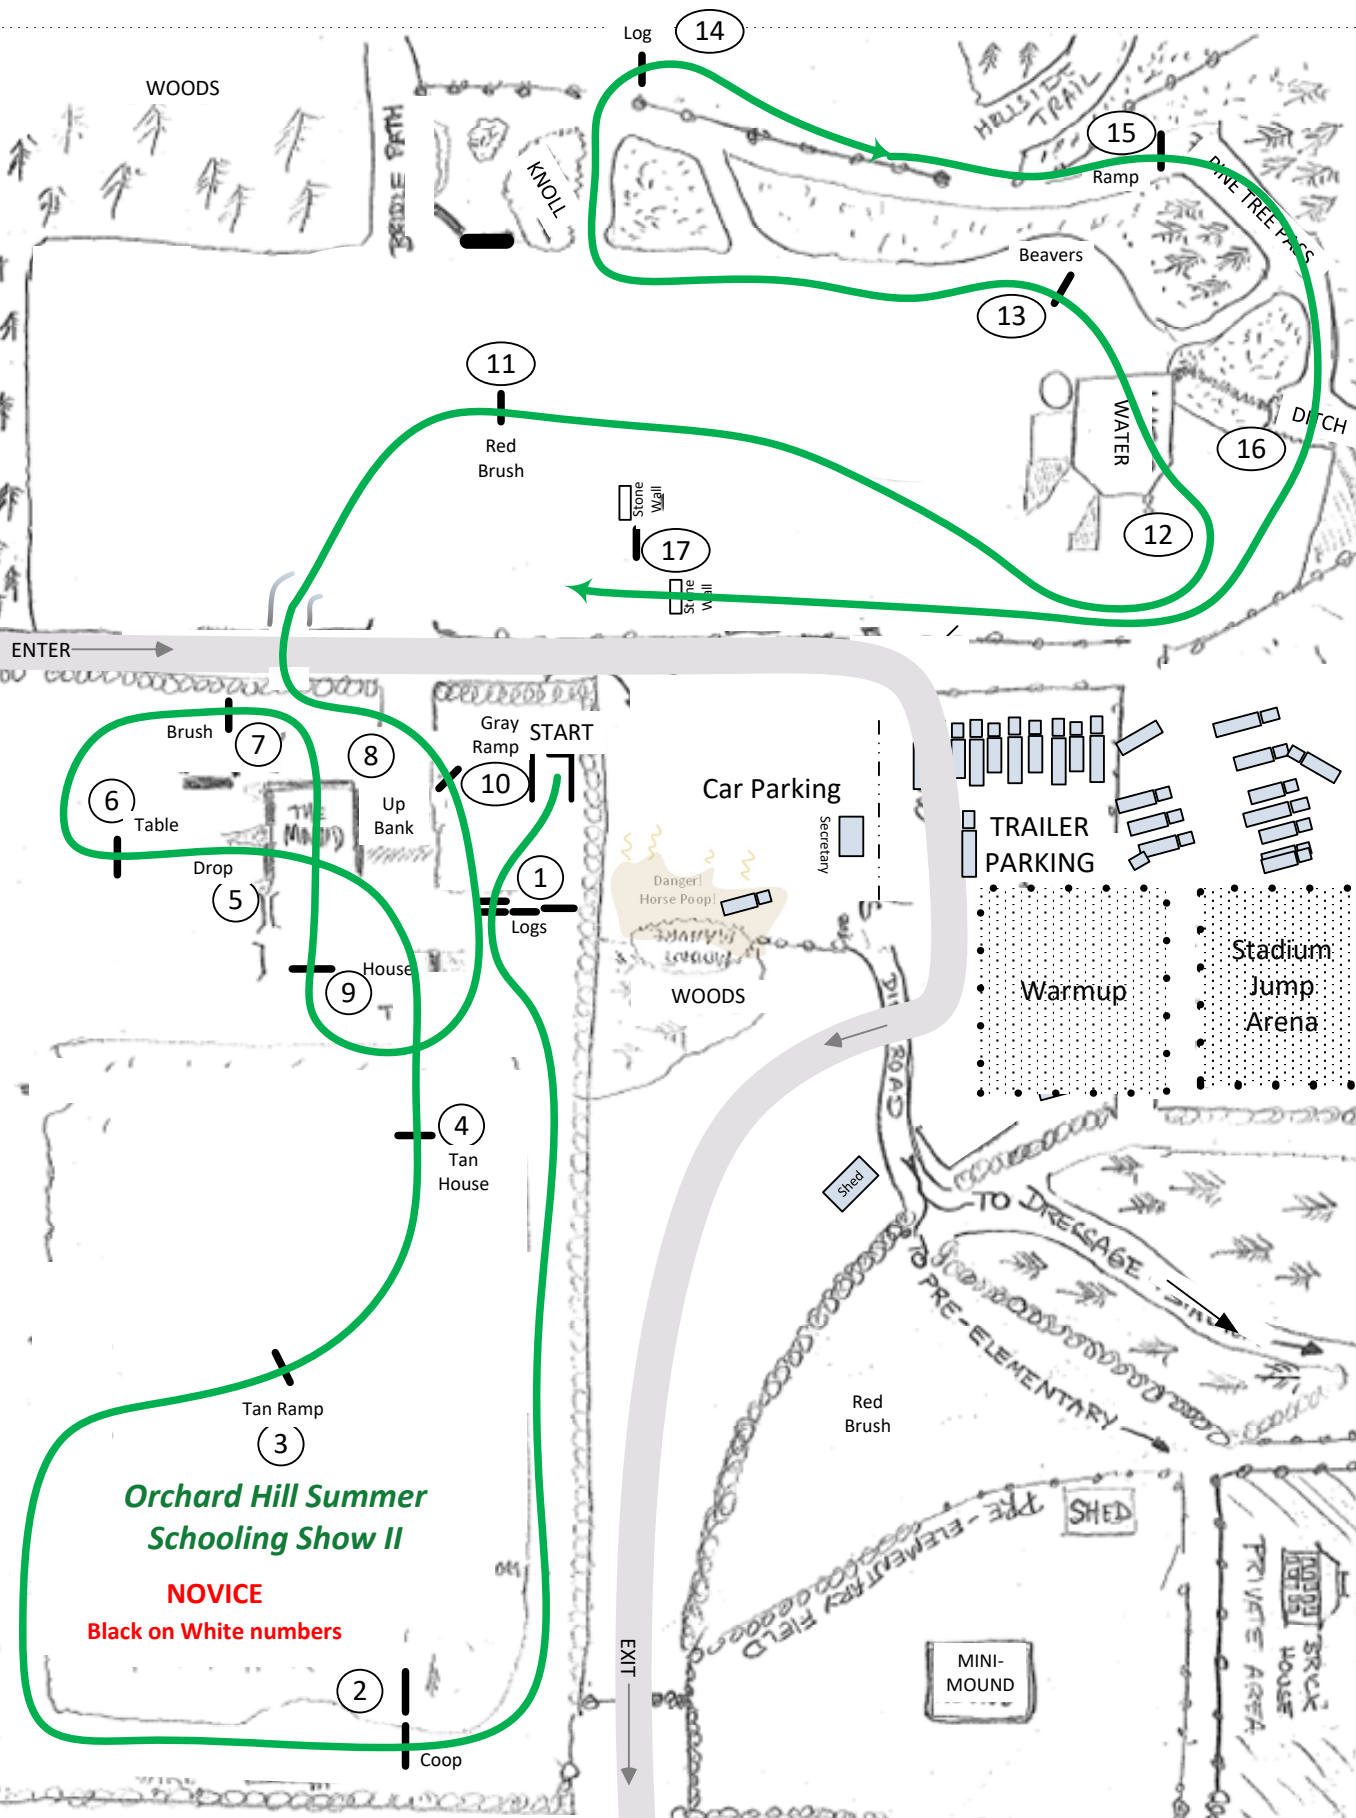

BREWER ROAD (No Parking Please) TO ROUTE 62 WEST →

ENTER →

### Orchard Hill Summer Schooling Show II

**NOVICE**  
Black on White numbers

EXIT ↓

SAWYER HILL RD to ROUTE 62 EAST / 495 →

BREWER ROAD (No Parking Please) TO ROUTE 62 WEST →

**Orchard Hill Summer Schooling Show II**  
August 2019

**BEGINNER NOVICE**  
**Yellow numbers**

SAWYER HILL RD to ROUTE 62 EAST / 495 →

BREWER ROAD (No Parking Please) TO ROUTE 62 WEST →

ENTER →

EXIT ↓

SAWYER HILL RD to ROUTE 62 EAST / 495 →

House  Beavers  Ramp 

## Pre-Elementary Cross Country